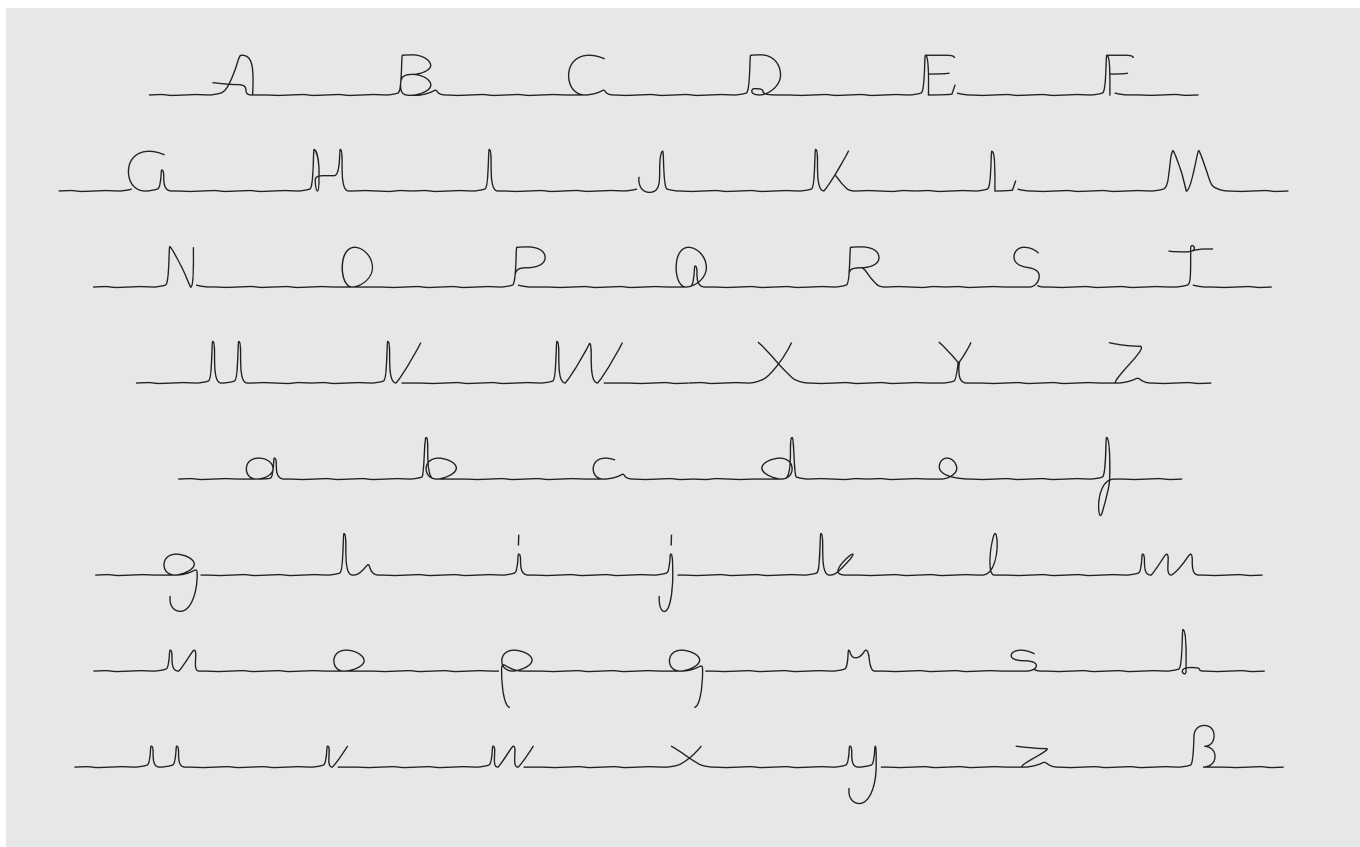

monoline: one consistent stroke weight & smooth glyph connections

different loops

single-story "a"

varying descender height

alternatives of lowercase characters

proportional figures

Features & Alternates

A	B	C	D	E	A	B	C	D	E		
F	G	H	I	J	F	G	H	I	J		
K	L	M	N	O	K	L	M	N	O		
P	Q	R	S	T	U	P	Q	R	S	T	U
V	W	X	Y	Z	V	W	X	Y	Z		

please use this font with mechanical & zero spacing and adjust line height optically!

variable

w i d h h

variable space between letters

alphabeet, *fonks*

w i d e

variable

w i d e

variable space between letters