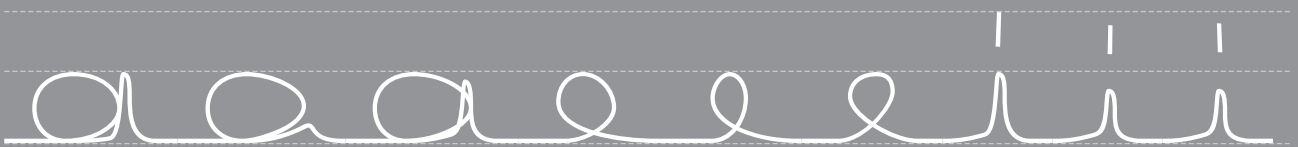

monoline: one consistent stroke weight & smooth glyph connections

different loops

single-story "a"

varying descender height

alternatives of lowercase characters

proportional figures

Features & Alternates

A	B	C	D	E	A	B	C	D	E		
F	G	H	I	J	F	G	H	I	J		
K	L	M	N	O	K	L	M	N	O		
P	Q	R	S	T	U	P	Q	R	S	T	U
V	W	X	Y	Z	V	W	X	Y	Z		